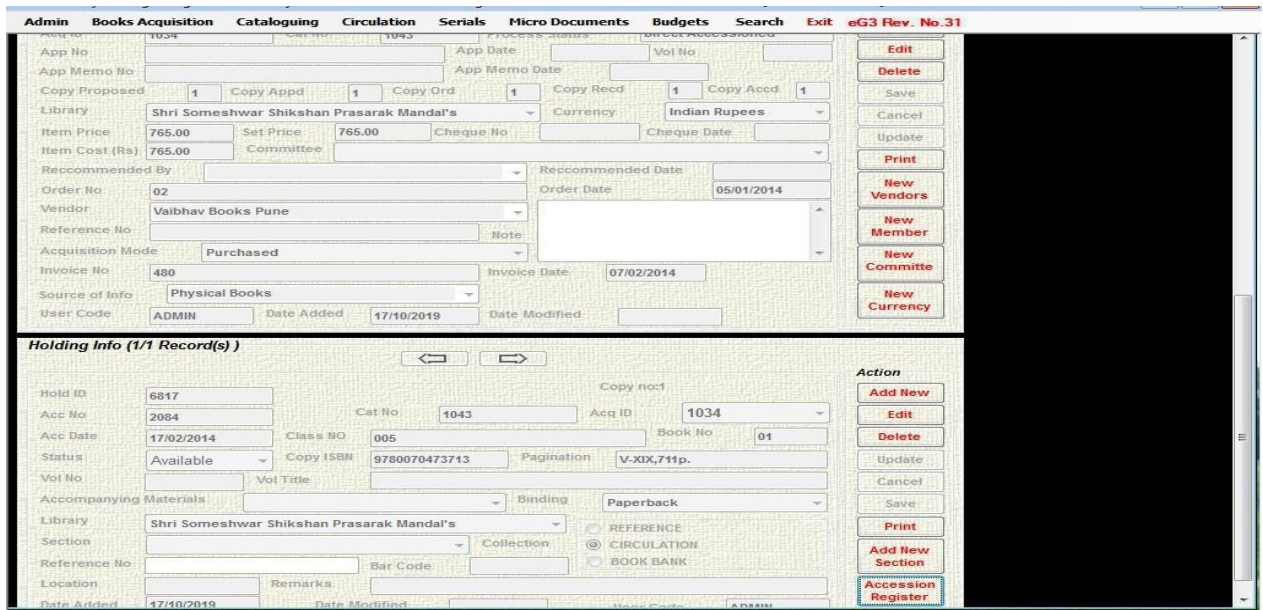

E- Granthalay Software screenshot

PRINCIPAL
Sharadchandra Pawar College of Engineering & Technology
Someshwarnagar, Tal. Baramati, Dist. Pune (Pin : 412 306)